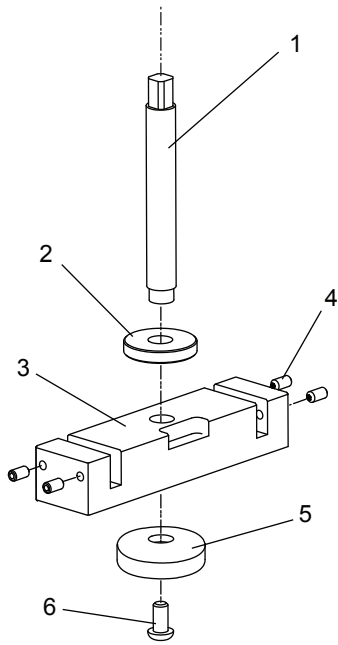

HEIGHT ADJUSTMENT ASSEMBLY

07556 HEIGHT ADJUSTMENT ASSEMBLY			
Item	Part #	Description	Qty
1	07554	Height Adjustment Screw	1
2	51043	Lock Nut	1
3	07553	Height Mount Bracket	1
4	05473	Screw - #10-32 X 3/8	4
5	07555	Rail Pad	1
6	27022	Screw - 1/4-20 X 1/2	1